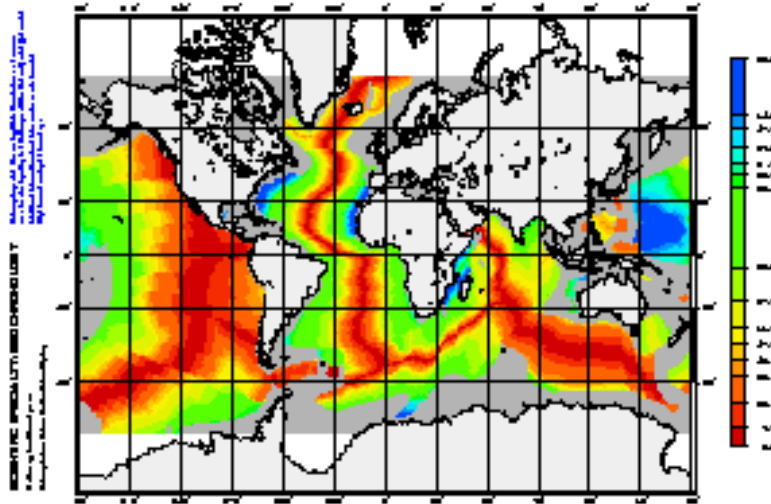

Discovering Plate Boundaries

Dale S. Sawyer
Department of Earth Science
Rice University, MS-126
P.O. Box 1892
Houston, TX 77251-1892
dale@rice.edu
<http://terra.rice.edu/plateboundary>

Order Form

Teachers kit includes:

- 4 data maps, each 24 by 36 inches on paper (ready to be laminated for many uses!)
- 1 plate boundary map (Duplication master), 11 by 17 inches
- 1 plate boundary map (Duplication master), 8.5 by 11 inches
- 1 student handout (4 map version) (Duplication master)
- 1 teachers notes

Price: $80

(Price good until 30 September 2006. After that please check the webpage shown above.)

Please write check to "**Rice University (Plates)**"

We also accept Purchase Orders

Name _____

Address _____

Phone _____

email _____